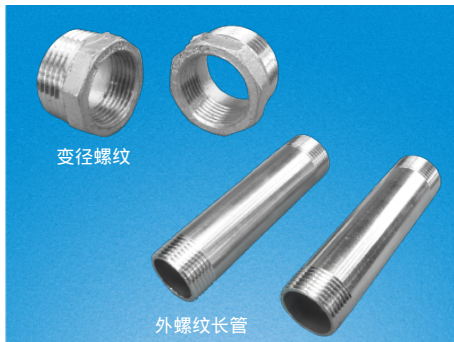

RCCN 日成不锈钢接头螺纹连接配件

产品材质:铸造不锈钢304制成。
产品特性:可直接连接对应螺纹管。
更多样式参考网页资料。

内螺纹活动型号 Item No.	螺牙规格 Specification	内螺纹三通型号 Item No.	螺牙规格 Specification
DNF8/304	1/4"	DNT8/304	1/4"
DNF10/304	3/8"	DNT10/304	3/8"
DNF15/304	1/2"	DNT15/304	1/2"
DNF20/304	3/4"	DNT20/304	3/4"
DNF25/304	1"	DNT25/304	1"
DNF32/304	1-1/4"	DNT32/304	1-1/4"
DNF40/304	1-1/2"	DNT40/304	1-1/2"
DNF50/304	2"	DNT50/304	2"
DNF65/304	2-1/2"	DNT65/304	2-1/2"
DNF80/304	3"	DNT80/304	3"
DNF100/304	4"	DNT100/304	4"

内螺纹型号 Item No.	螺牙规格 Specification	外螺纹型号 Item No.	螺牙规格 Specification
DNN8/304	1/4"	DNW8/304	1/4"
DNN10/304	3/8"	DNW10/304	3/8"
DNN15/304	1/2"	DNW15/304	1/2"
DNN20/304	3/4"	DNW20/304	3/4"
DNN25/304	1"	DNW25/304	1"
DNN32/304	1-1/4"	DNW32/304	1-1/4"
DNN40/304	1-1/2"	DNW40/304	1-1/2"
DNN50/304	2"	DNW50/304	2"
DNN65/304	2-1/2"	DNW65/304	2-1/2"
DNN80/304	3"	DNW80/304	3"
DNN100/304	4"	DNW100/304	4"

变径螺纹型号 Item No.	螺牙规格 Specification	外螺纹长管型号 Item No.	螺牙规格 Specification
DNF1008/304	外3/8"-内1/4"	DNC8/304	1/4"
DNF1510/304	外1/2"-内3/8"	DNC10/304	3/8"
DNF2015/304	外3/4"-内1/2"	DNC15/304	1/2"
DNF2520/304	外1"-内3/4"	DNC20/304	3/4"
DNF3225/304	外1-1/4"-内1"	DNC25/304	1"
DNF4032/304	外2"-内1-1/4"	DNC32/304	1-1/4"
DNF5040/304	外2"-内1-1/2"	DNC40/304	1-1/2"
DNF6550/304	外2-1/2"-内2"	DNC50/304	2"
DNF8065/304	外3"-内2-1/2"	DNC65/304	2-1/2"
DNF10080/304	外4"-内3"	DNC80/304	3"
DNF10050/304	外4"内2"	DNC100/304	4"

直角内螺纹型号 Item No.	螺牙规格 Specification	末尾堵头型号 Item No.	螺牙规格 Specification
DNL8/304	1/4"	DND8/304	1/4"
DNL10/304	3/8"	DND10/304	3/8"
DNL15/304	1/2"	DND15/304	1/2"
DNL20/304	3/4"	DND20/304	3/4"
DNL25/304	1"	DND25/304	1"
DNL32/304	1-1/4"	DND32/304	1-1/4"
DNL40/304	1-1/2"	DND40/304	1-1/2"
DNL50/304	2"	DND50/304	2"
DNL65/304	2-1/2"	DND65/304	2-1/2"
DNL80/304	3"	DND80/304	3"
DNL100/304	4"	DND100/304	4"